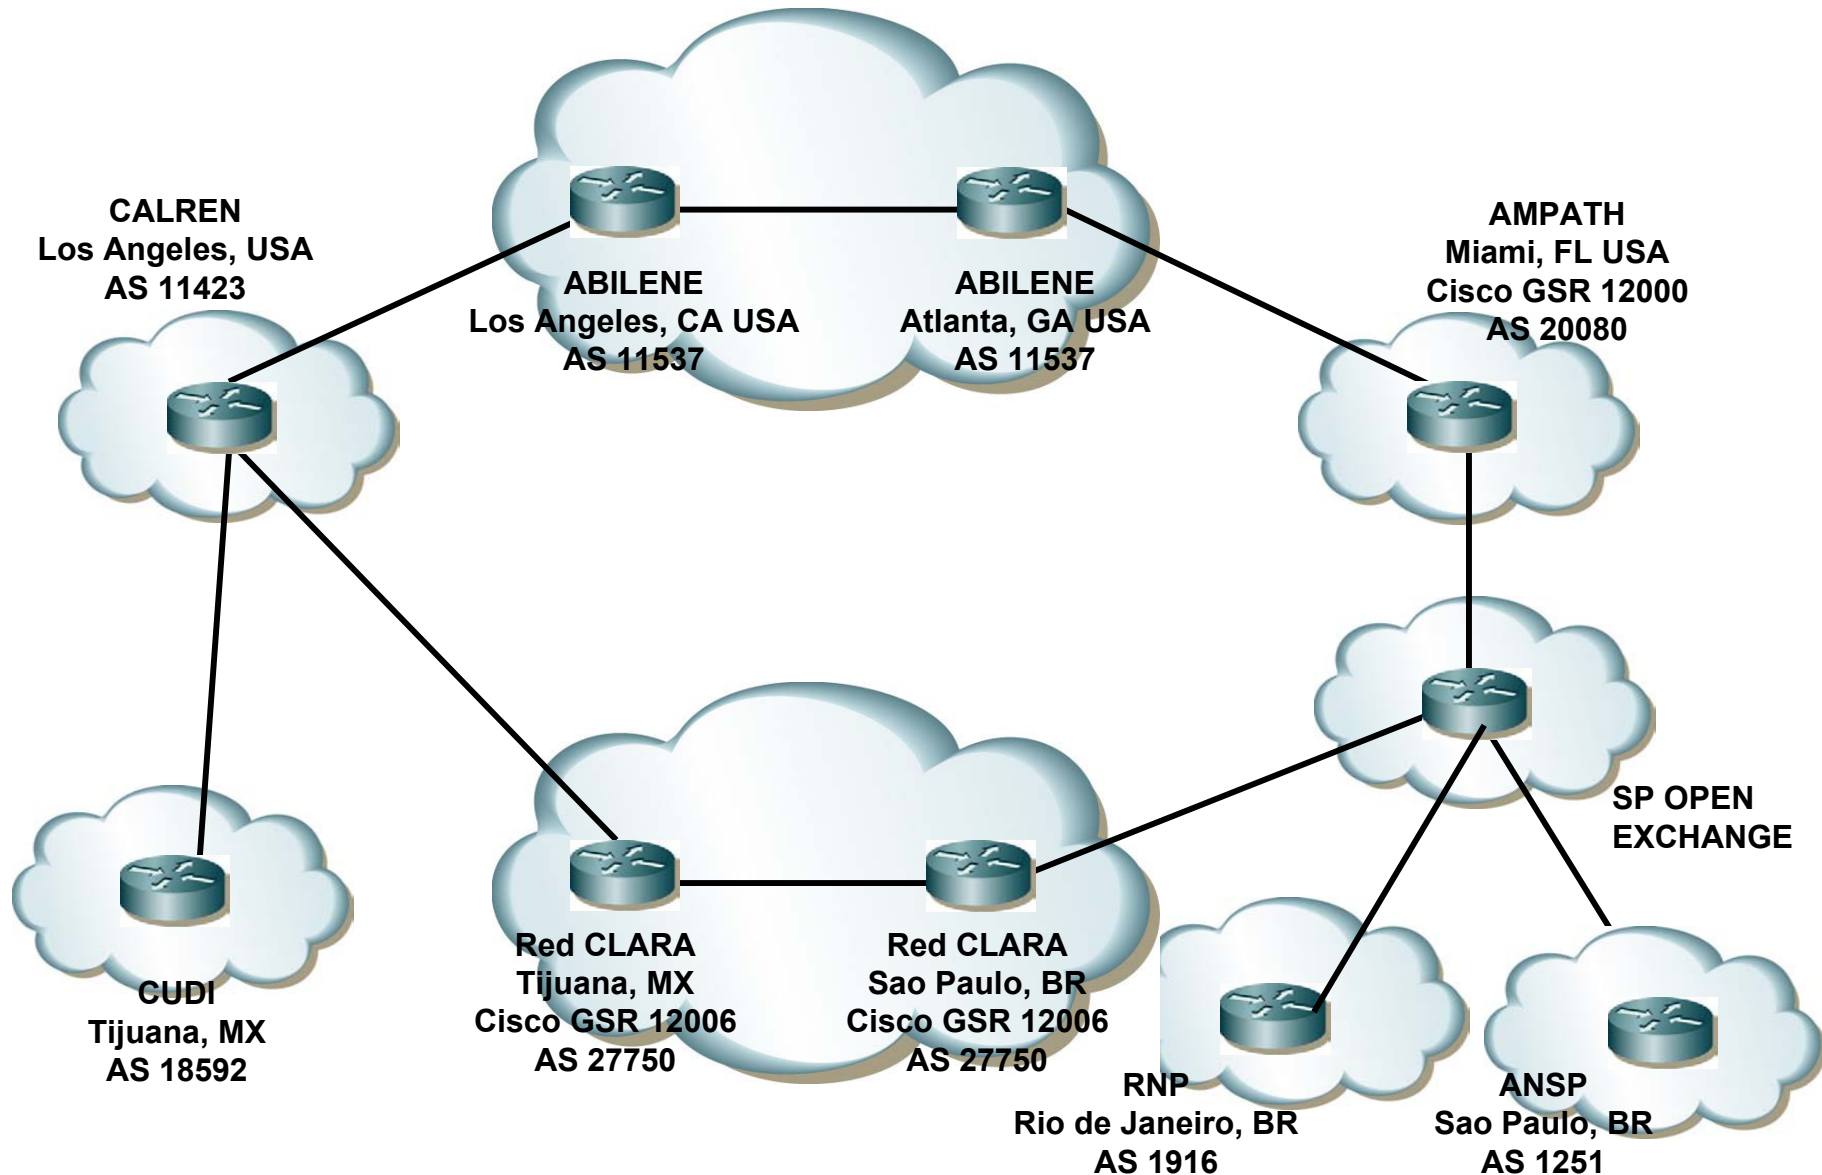

- **Links Interconnecting Latin America (LILA) aims to improve connectivity in the Americas through the establishment of new inter-regional links**

- **Western-Hemisphere Research and Education Networks (WHREN) serves as a coordinating body whose aim is to leverage participants' network resources to foster collaborative research and advance education throughout the Western Hemisphere**

Links Interconnecting Latin America

- **Miami - Sao Paulo link:**
1.2Gbps by year end, evolving to 2.5Gbps
- **Connects State of Sao Paulo academic network (ANSP) and Exchange Point, regional network (CLARA), Brazilian NREN (RNP), other international networks**
- **San Diego - Tijuana link:**
operating at 2 Gbps, providing dedicated GigE links to regional network (CLARA) and Mexican NREN (CUDI)
- **East and west coast connectivity to I2 Abilene and other US and global R&E networks**

Recent Activities

- **The Sao Paulo exchange point is in full operation**
- **A distributed exchange point service between Miami and Sao Paulo is now in service using the LILA-East link**
- **The LILA-West link is supporting the UC College Prep Online Collaboration with Mexico to benefit California English Language Learners**
- **Nicaragua and Colombia recently connected to RedCLARA**
- **14 NRENs from Latin America and RedCLARA are using the WHREN-LILA links to reach the U.S.**

Sao Paulo International connection - WHREN/LILA

Peering Topology

UltraLight Collaboration

- UFL, FIU, CHEPREO, and communities in Brazil participating in UltraLight
- Inter-regional connectivity through WHREN-LILA link
- Demonstration project using Cisco NLR wave
- Cisco NLR wave from Jacksonville to Chicago
- Cisco-FLR provided 10GE links in Florida