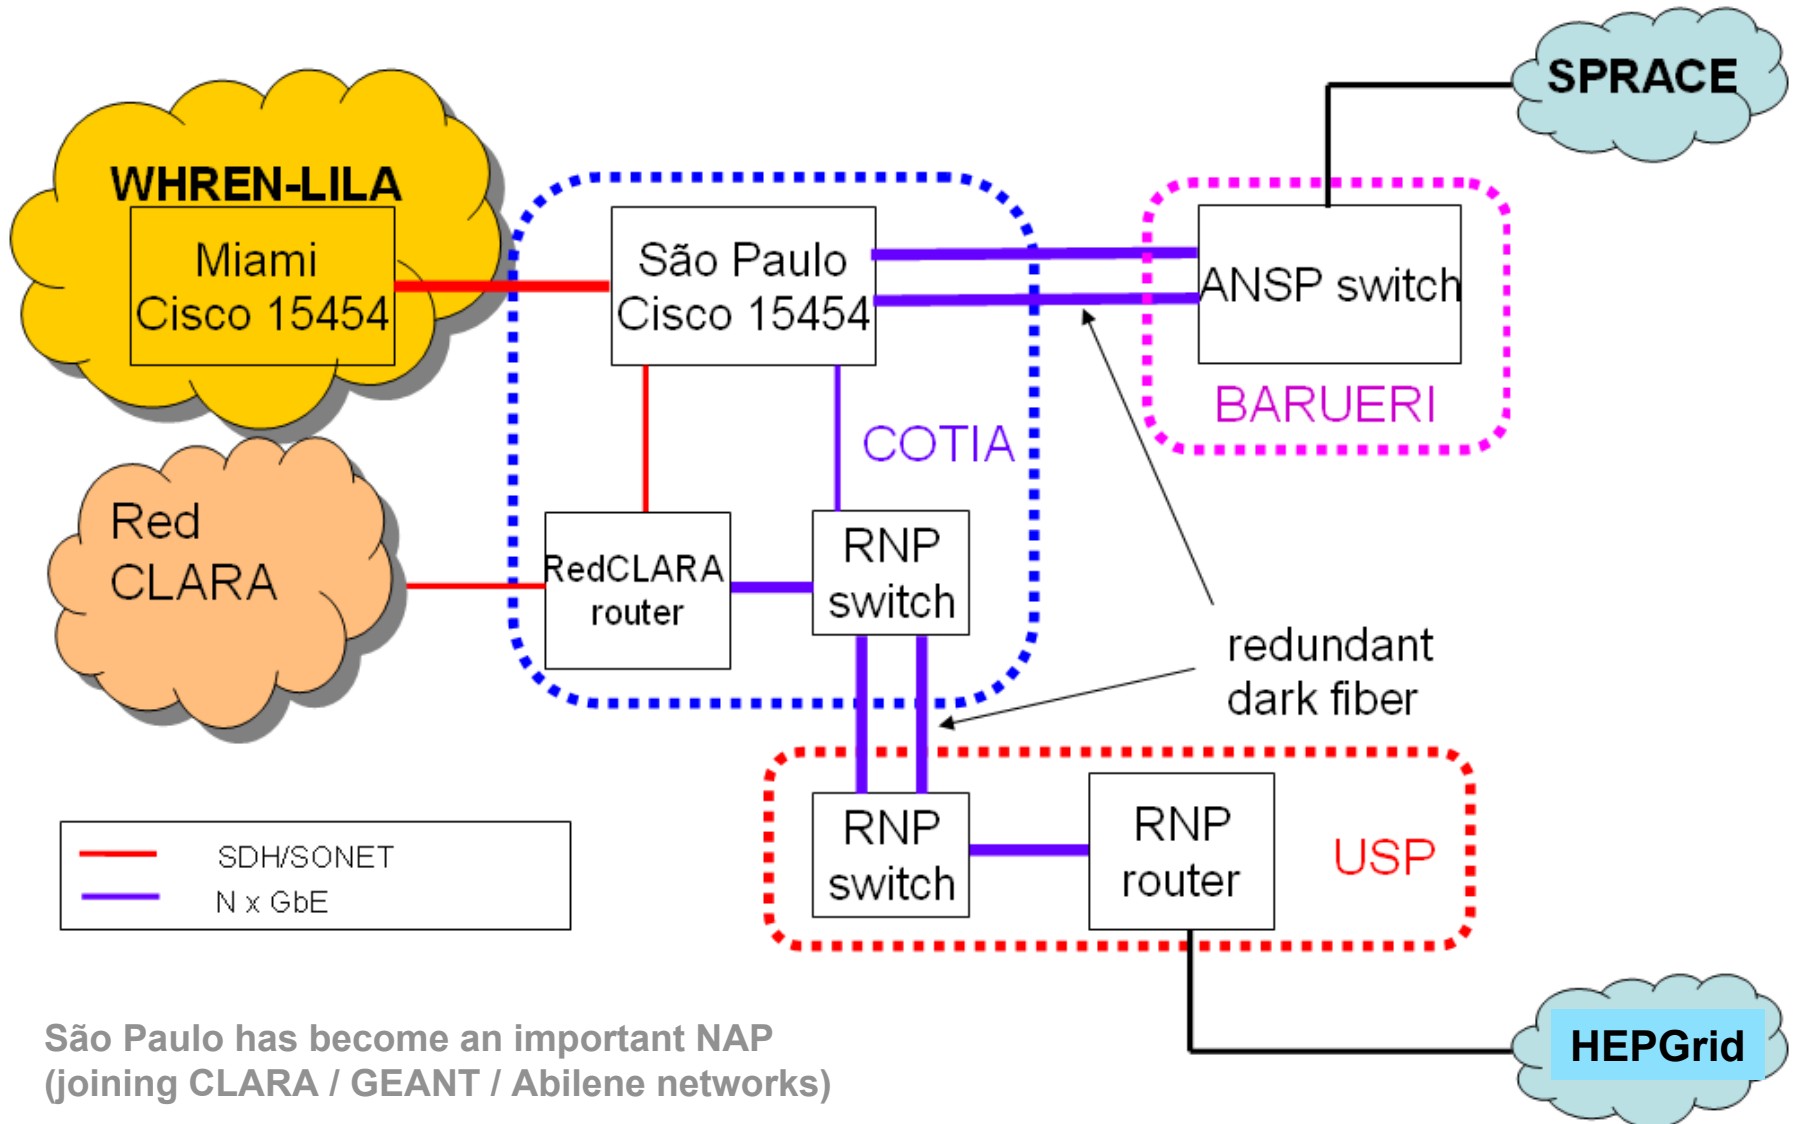

- **Links Interconnecting Latin America (LILA) aims to improve connectivity in the Americas through the establishment of new inter-regional links**

- **Western-Hemisphere Research and Education Networks (WHREN) serves as a coordinating body whose aim is to leverage participants' network resources to foster collaborative research and advance education throughout the Western Hemisphere**

Links Interconnecting Latin America

- **Miami - Sao Paulo link:**
1.2Gbps by year end, evolving to 2.5Gbps
- **Connects State of Sao Paulo academic network (ANSP) and Exchange Point, regional network (CLARA), Brazilian NREN (RNP), other international networks**
- **San Diego - Tijuana link:**
operating at 2 Gbps, providing dedicated GigE links to regional network (CLARA) and Mexican NREN (CUDI)
- **East and west coast connectivity to I2 Abilene and other US and global R&E networks**

Recent Activities

- **The Sao Paulo exchange point is in full operation**
- **A distributed exchange point service between Miami and Sao Paulo is now in service using the LILA-East link**
- **The LILA-West link is supporting the UC College Prep Online Collaboration with Mexico to benefit California English Language Learners**
- **Nicaragua and Colombia recently connected to RedCLARA**
- **14 NRENs from Latin America and RedCLARA are using the WHREN-LILA links to reach the U.S.**

Sao Paulo International connection - WHREN/LILA

Peering Topology

UltraLight Collaboration

- UFL, FIU, CHEPREO, and communities in Brazil participating in UltraLight
- Inter-regional connectivity through WHREN-LILA link
- Demonstration project using Cisco NLR wave
- Cisco NLR wave from Jacksonville to Chicago
- Cisco-FLR provided 10GE links in Florida