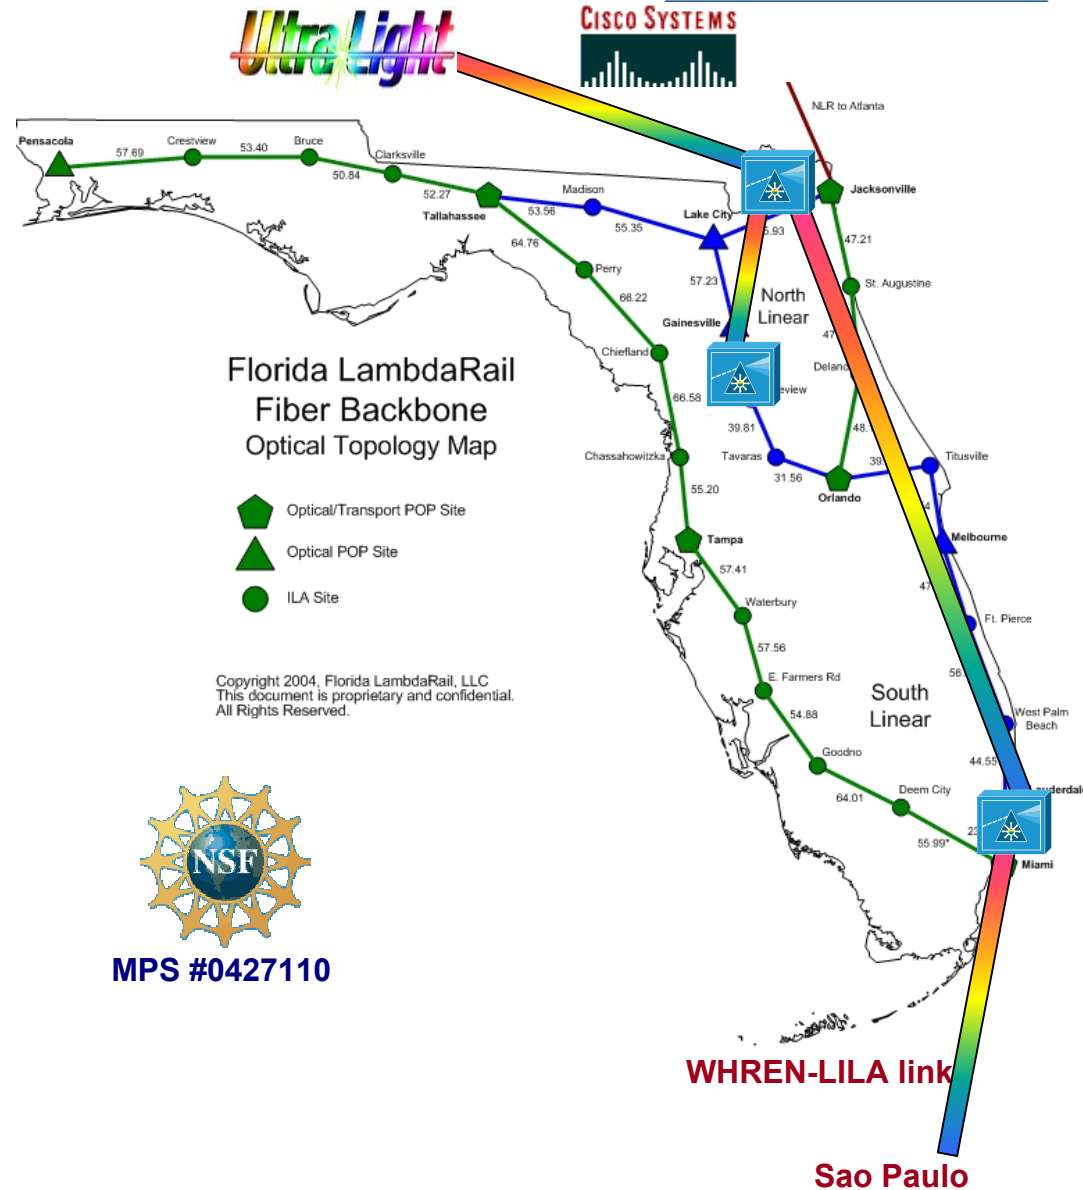

- **Links Interconnecting Latin America (LILA) aims to improve connectivity in the Americas through the establishment of new inter-regional links**

- **Western-Hemisphere Research and Education Networks (WHREN) serves as a coordinating body whose aim is to leverage participants' network resources to foster collaborative research and advance education throughout the Western Hemisphere**

Links Interconnecting Latin America

- **Miami - Sao Paulo link:**
1.2Gbps by year end, evolving to 2.5Gbps
- **Connects State of Sao Paulo academic network (ANSP) and Exchange Point, regional network (CLARA), Brazilian NREN (RNP), other international networks**
- **San Diego - Tijuana link:**
operating at 2 Gbps, providing dedicated GigE links to regional network (CLARA) and Mexican NREN (CUDI)
- **East and west coast connectivity to I2 Abilene and other US and global R&E networks**

Recent Activities

- **The Sao Paulo exchange point is in full operation**
- **A distributed exchange point service between Miami and Sao Paulo is now in service using the LILA-East link**
- **The LILA-West link is supporting the UC College Prep Online Collaboration with Mexico to benefit California English Language Learners**
- **Nicaragua and Colombia recently connected to RedCLARA**
- **14 NRENs from Latin America and RedCLARA are using the WHREN-LILA links to reach the U.S.**

Sao Paulo International connection - WHREN/LILA

Peering Topology

UltraLight Collaboration

- UFL, FIU, CHEPREO, and communities in Brazil participating in UltraLight
- Inter-regional connectivity through WHREN-LILA link
- Demonstration project using Cisco NLR wave
- Cisco NLR wave from Jacksonville to Chicago
- Cisco-FLR provided 10GE links in Florida